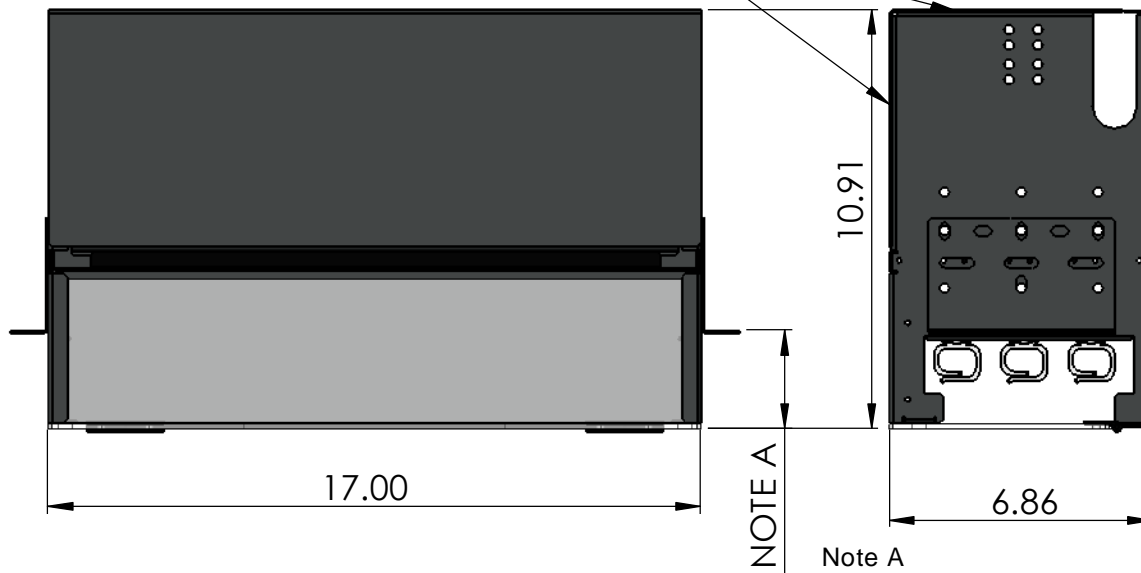

FBC4U12P

4U Rack Mount Patch Panel
Houses up to 12 LGX Adapter Plates

Rear Door/Cover Combo
Removes for Easy Access

Features:

- 16 Ga CRS Construction
- Durable Powder Coat Finish
- Color: Black
- Removable Hinged Front Door
- Removable Front Covers
- Rear Cover/Door Removes for Easy Access to Trunk Field
- Built In Cable and Jumper Management
- Houses up to 12 LGX Adapter Panels

Specifications:

- Dimensions (L X H X D)
17 in x 6.86 in x 10.91 in
- Weight:
12.2 lbs

Note A
Mounting rack is adjustable for
2.5", 4", and 5" front projection
Mount can be flipped to accomodate
23" racks