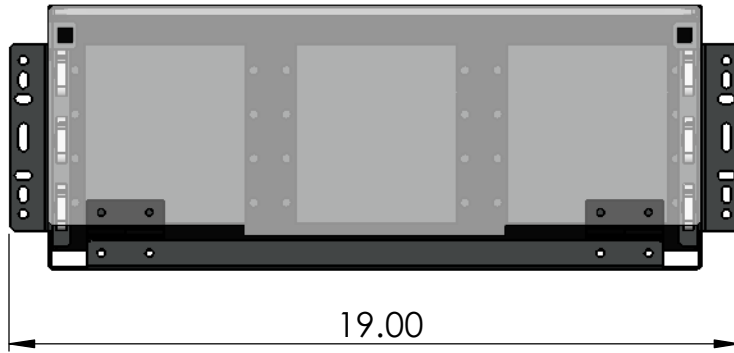

FBC4U12P

4U Rack Mount Patch Panel
Houses up to 12 LGX Adapter Plates

Rear Door/Cover Combo
Removes for Easy Access

Features:

- 16 Ga CRS Construction
- Durable Powder Coat Finish
- Color: Black
- Removable Hinged Front Door
- Removable Front Covers
- Rear Cover/Door Removes for Easy Access to Trunk Field
- Built In Cable and Jumper Management
- Houses up to 12 LGX Adapter Panels

Specifications:

- Dimensions (L X H X D)
17 in x 6.86 in x 10.91 in
- Weight:
12.2 lbs

Note A
Mounting rack is adjustable for
2.5", 4", and 5" front projection
Mount can be flipped to accomodate
23" racks